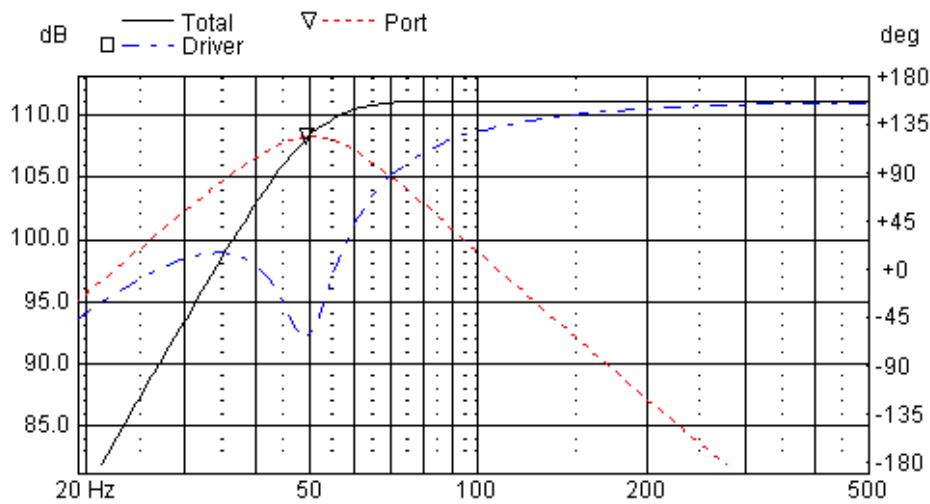

Application Notes: HDS Nomex Midwoofer 830875

Driver Highlights: Nomex diaphragm, 33 mm coil, AL

Tuning a Vented Box

BOX PROPERTIES		
Alignment	Bassreflex	
DRIVE UNIT	830875	
Box Volume	15.3	Ltr.
Port Length	22.3	Cm
Port Diameter	7	Cm
Fill	26	%
f_{-3dB}	49.4	Hz

Frequency response : Half Space (2 π) 1m distance

Impedance

Air velocity in port

The dimensions of the duct take the air velocity into consideration and emphasis is put into keeping the Velocity (Duct noise) very low and below the limit of 35 m/s.

m/s

Source level : 36.0 V_{rms}

Transient Response: Impulse