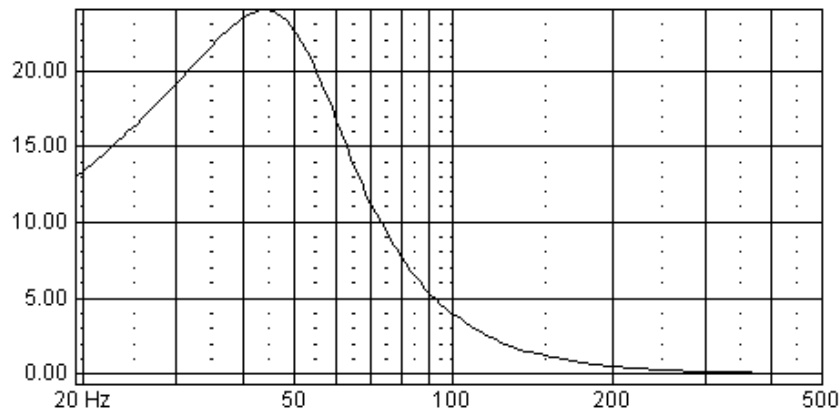

Air velocity in port

The dimensions of the duct take the air velocity into consideration and emphasis is put into keeping the Velocity (Duct noise) very low and below the limit of 35 m/s.

m/s