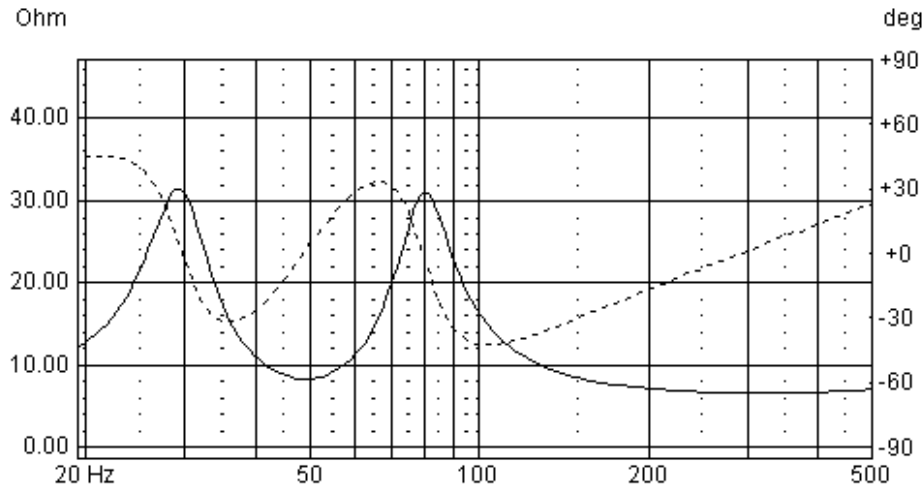

Application Notes: HDS Nomex Midwoofer 830875

Driver Highlights: Nomex diaphragm, 33 mm coil, AL

Tuning a Vented Box

BOX PROPERTIES		
Alignment	Bassreflex	
DRIVE UNIT	830875	
Box Volume	15.3	Ltr.
Port Length	22.3	Cm
Port Diameter	7	Cm
Fill	26	%
f_{-3dB}	49.4	Hz

Frequency response : Half Space (2 π) 1m distance

Impedance

Air velocity in port

The dimensions of the duct take the air velocity into consideration and emphasis is put into keeping the Velocity (Duct noise) very low and below the limit of 35 m/s.

m/s

Source level : 36.0 V_{rms}

Transient Response: Impulse