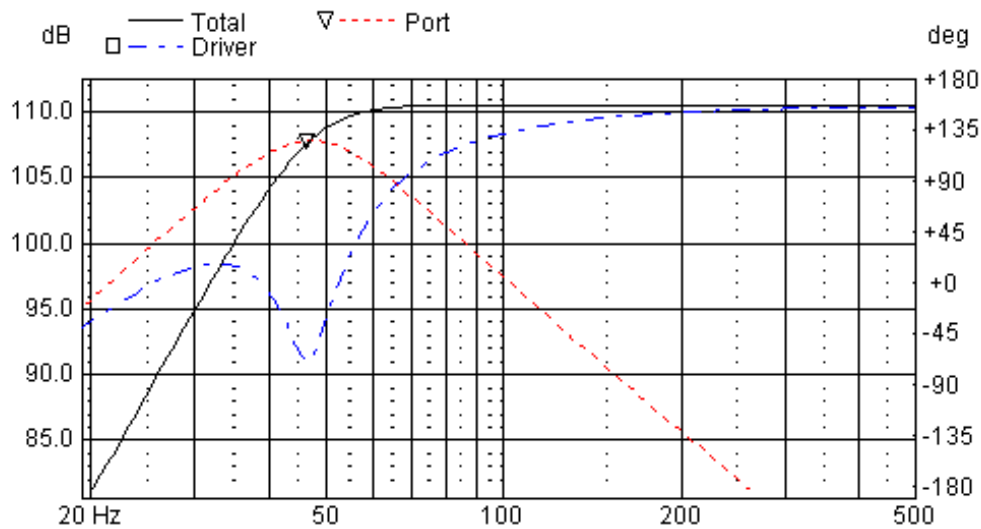

Application Notes: HDS PPB Midwoofer 830874

Driver Highlights: PPB diaphragm, 33 mm coil, AL

Tuning a Vented Box

BOX PROPERTIES		
Alignment	Bassreflex	
DRIVE UNIT	830874	
Box Volume	16	Ltr.
Port Length	24.5	Cm
Port Diameter	7.0	Cm
Fill	20	%
f_{-3dB}	46.16	Hz

Frequency response : Half Space (2 π) 1m distance