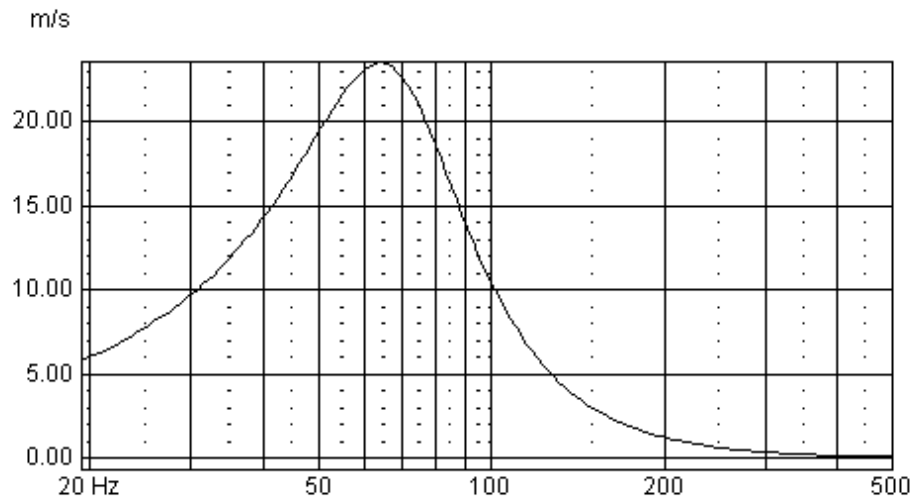

Frequency response : Half Space (2π) 1m distance

Impedance

Air velocity in port

The dimensions of the duct take the air velocity into consideration and emphasis is put into keeping the Velocity (Duct noise) very low and below the limit of 35 m/s.

Source level : 24.0 V_{rms}

Transient Response: Impulse