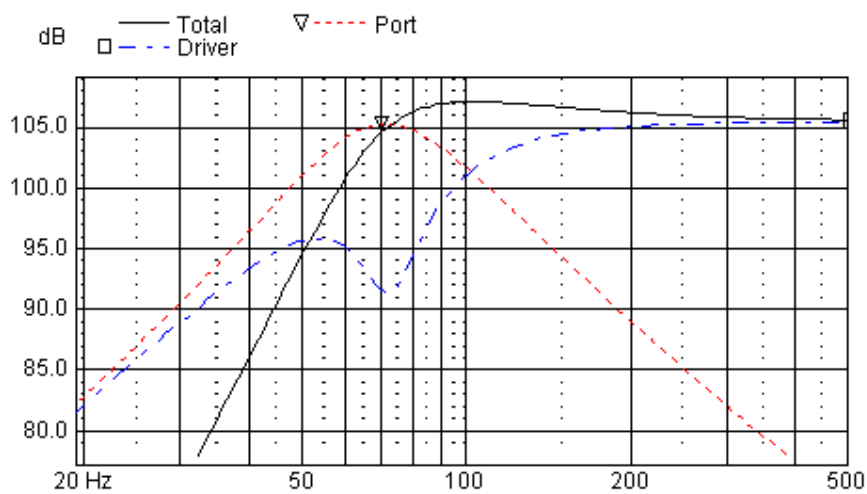

Application Notes: HDS PPB Midwoofer 830870

Driver Highlights: PPB diaphragm, 26 mm coil, AL

Tuning a Vented Box

BOX PROPERTIES		
Alignment	Bassreflex	
DRIVE UNIT	830870	
Box Volume	5	Ltr.
Port Length	16.0	Cm
Port Diameter	5.0	Cm
Fill	20	%
f_{-3dB}	68.5	Hz

Frequency response : Half Space (2π) 1m distance

Impedance

Air velocity in port

The dimensions of the duct take the air velocity into consideration and emphasis is put into keeping the Velocity (Duct noise) very low and below the limit of 35 m/s.

Source level : 24.0 V_{rms}

Transient Response: Impulse