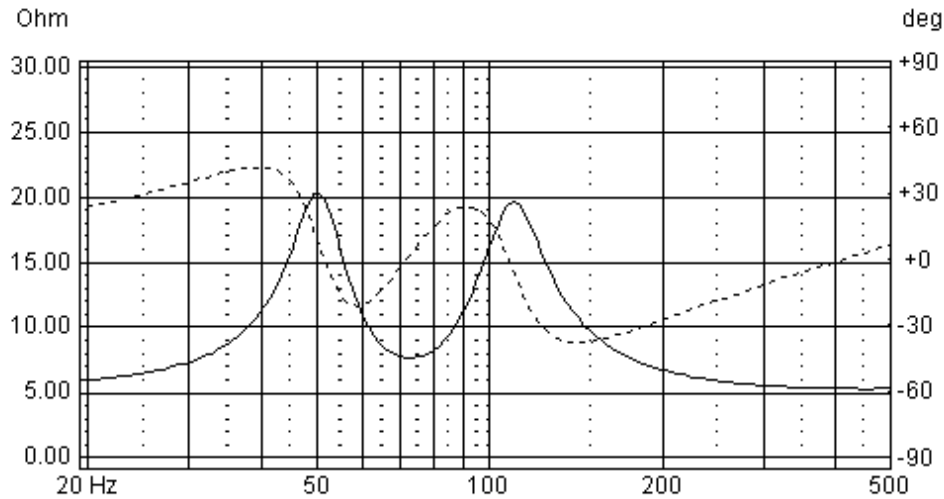

Application Notes: HDS PPB Midwoofer 830870

Driver Highlights: PPB diaphragm, 26 mm coil, AL

Tuning a Vented Box

BOX PROPERTIES		
Alignment	Bassreflex	
DRIVE UNIT	830870	
Box Volume	5	Ltr.
Port Length	16.0	Cm
Port Diameter	5.0	Cm
Fill	20	%
f_{-3dB}	68.5	Hz

Frequency response : Half Space (2π) 1m distance

Impedance

Air velocity in port

The dimensions of the duct take the air velocity into consideration and emphasis is put into keeping the Velocity (Duct noise) very low and below the limit of 35 m/s.

Source level : 24.0 V_{rms}

Transient Response: Impulse